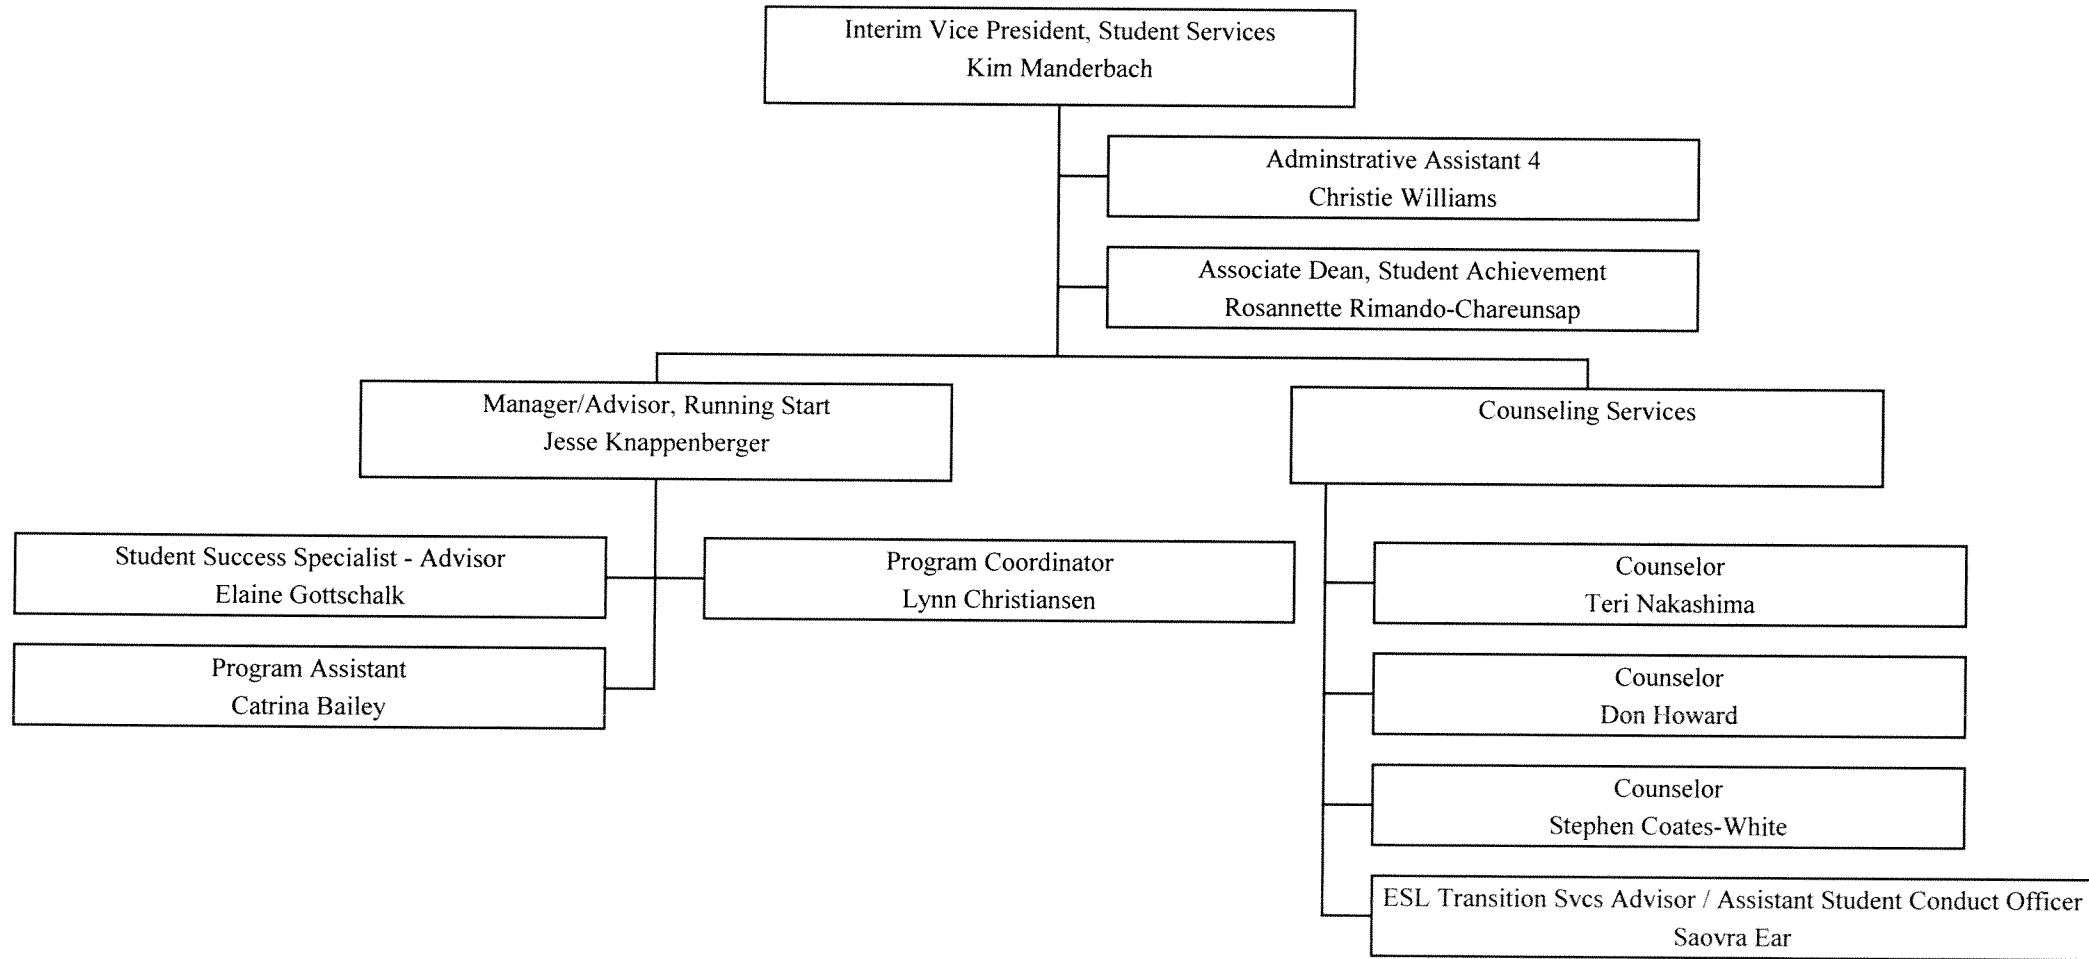

SOUTH SEATTLE COMMUNITY COLLEGE
President
Gary Oertli

STUDENT SERVICES

11/15/11

Technical Education Instructional Programs

Technical Education Instructional Programs

ADMINISTRATIVE SERVICES - FACILITIES OPERATIONS

API / FOUNDATION / INTERNATIONAL PROGRAMS / PROGRAM SERVICES / PUBLIC INFORMATION