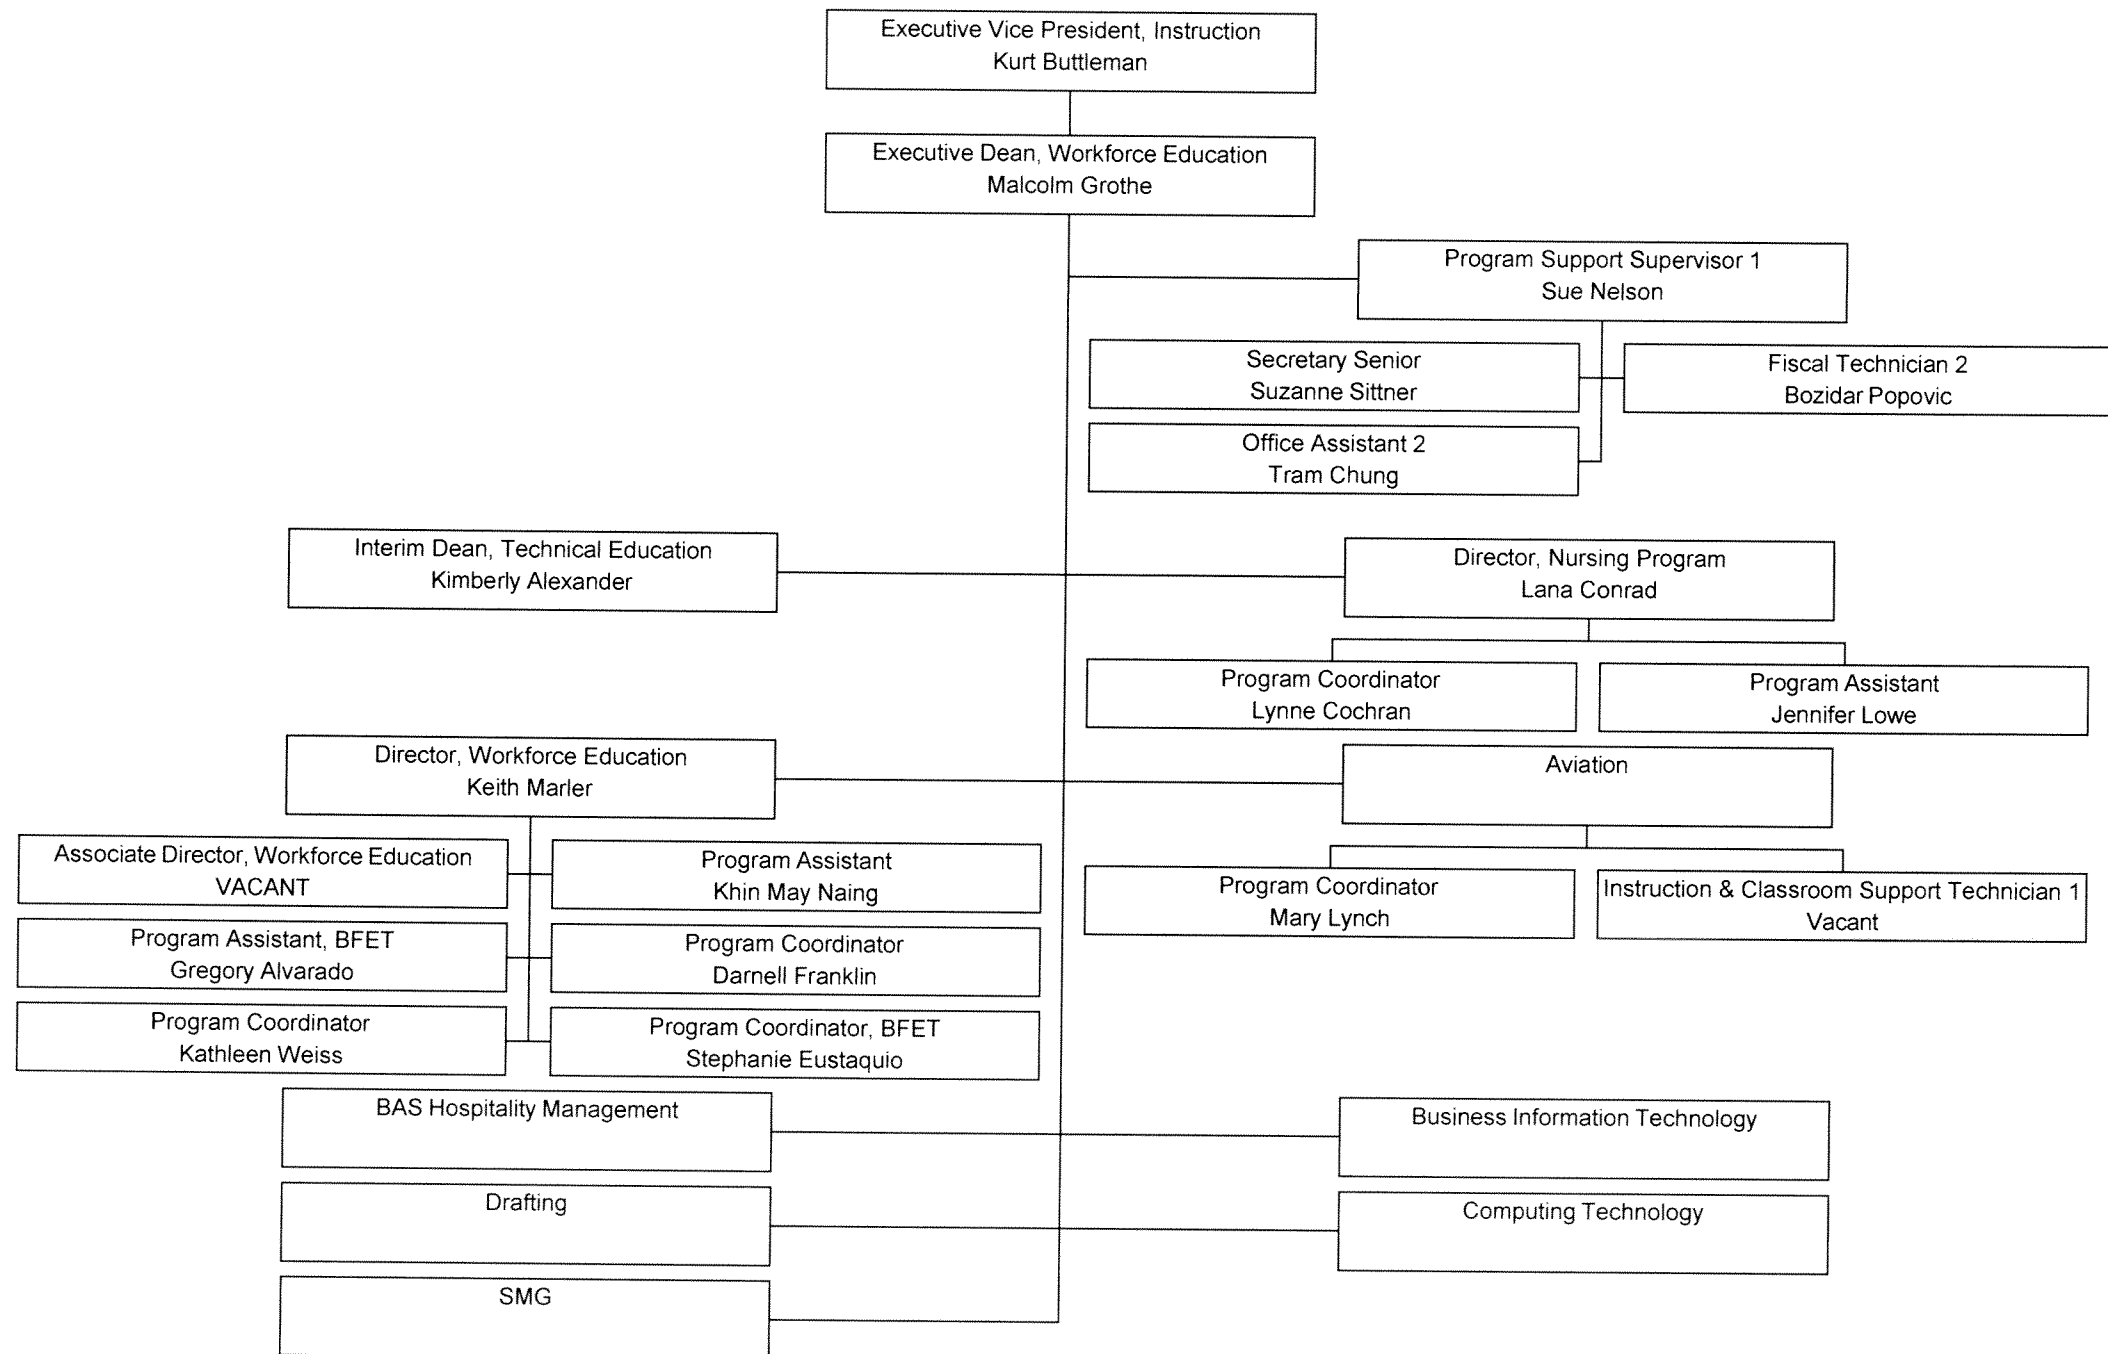

SOUTH SEATTLE COMMUNITY COLLEGE
President
Gary Oertli

STUDENT SERVICES

11/15/11

Technical Education Instructional Programs

Technical Education Instructional Programs

ADMINISTRATIVE SERVICES - FACILITIES OPERATIONS

API / FOUNDATION / INTERNATIONAL PROGRAMS / PROGRAM SERVICES / PUBLIC INFORMATION