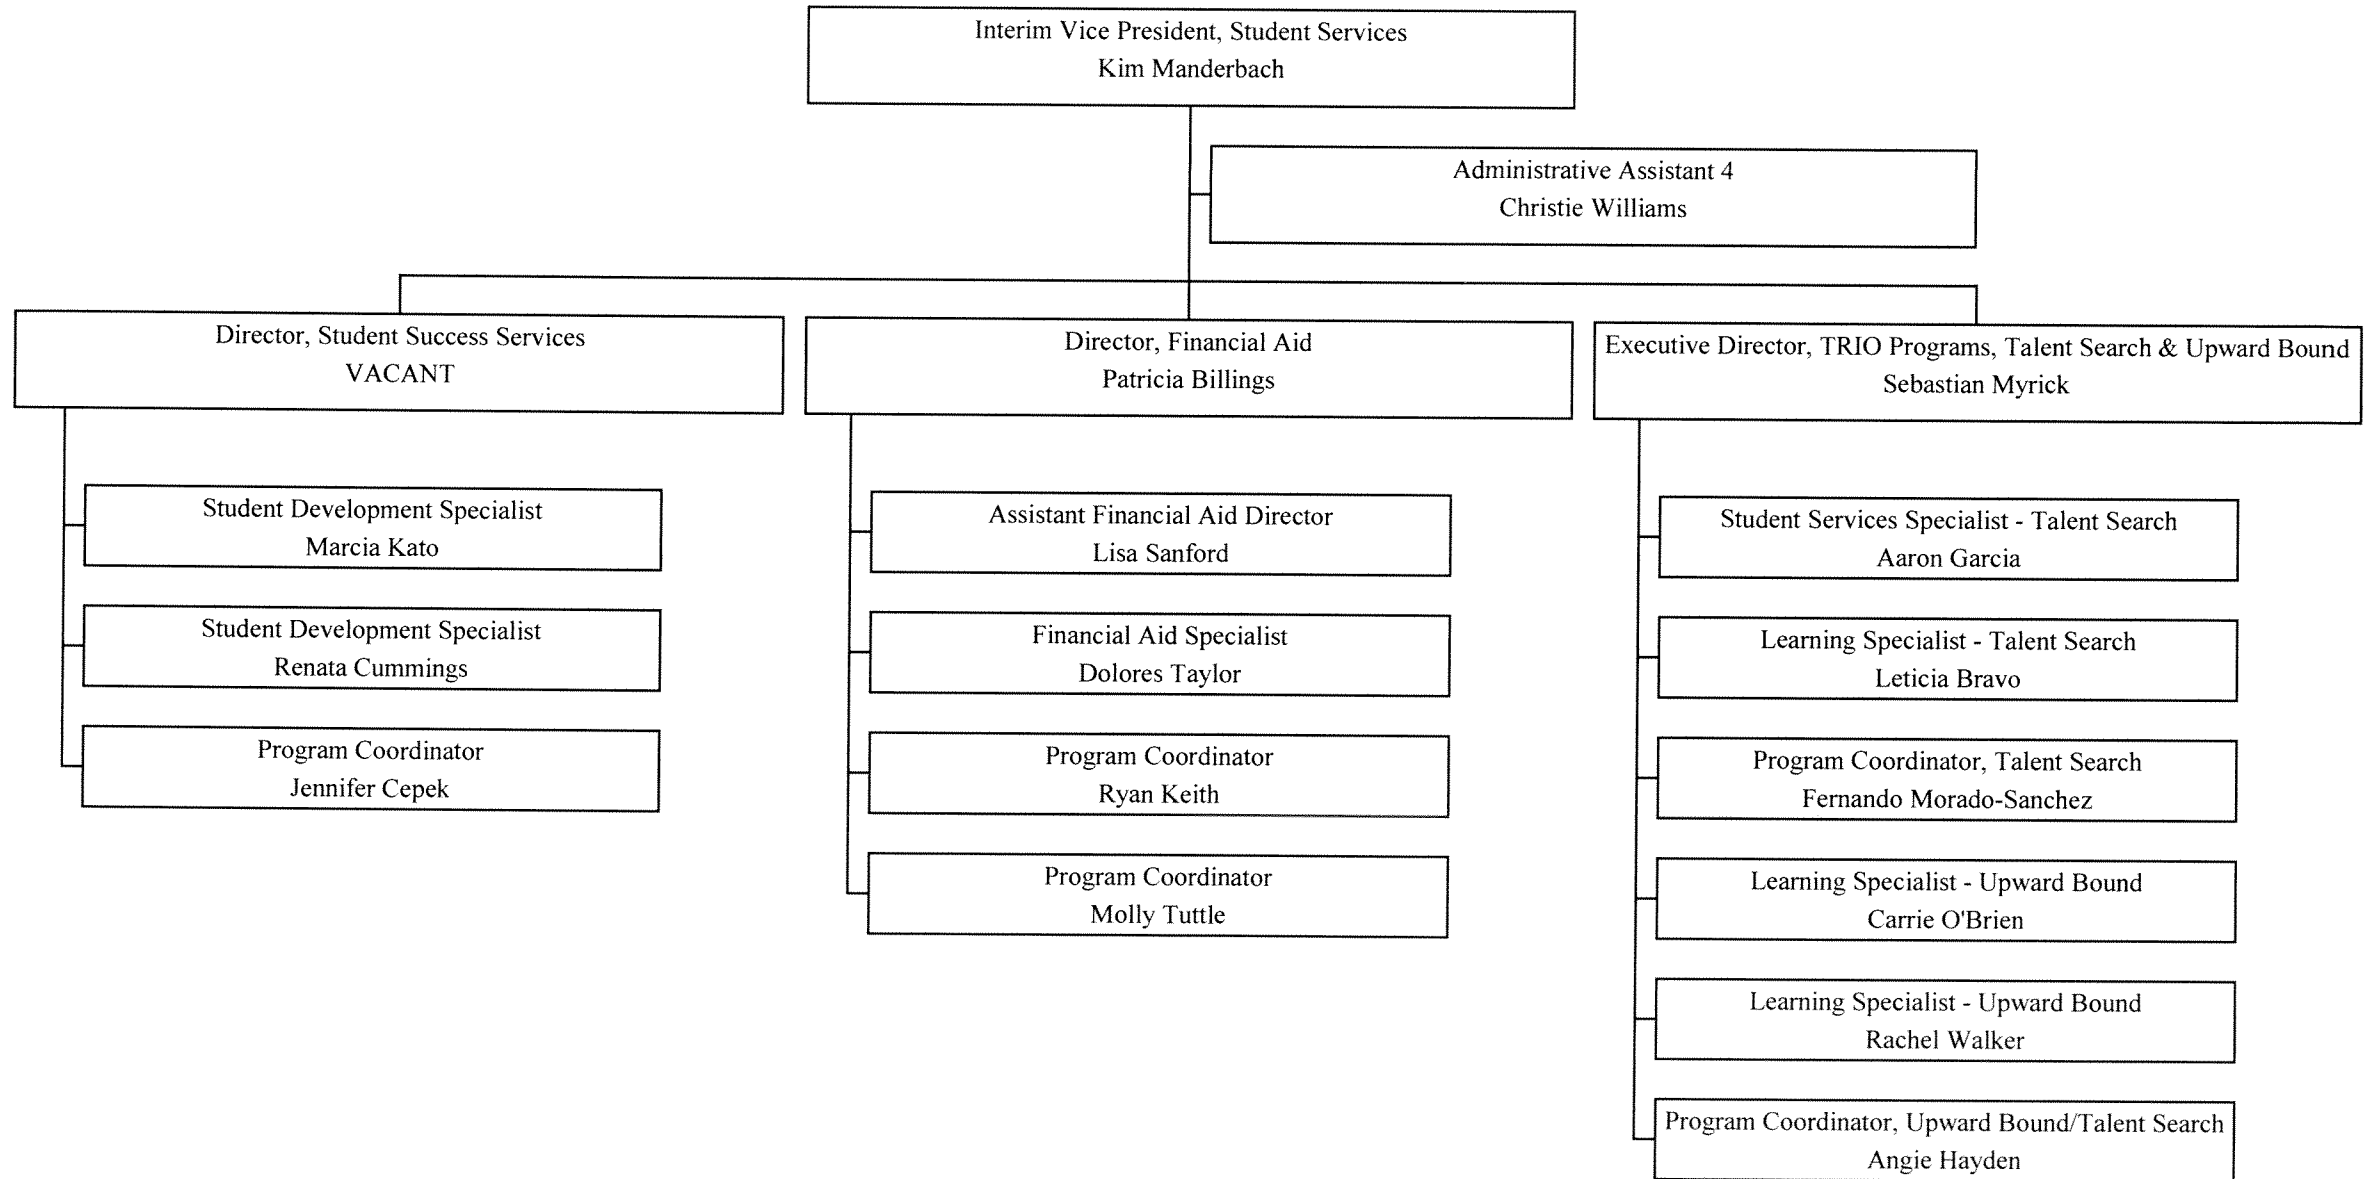

SOUTH SEATTLE COMMUNITY COLLEGE
President
Gary Oertli

STUDENT SERVICES

11/15/11

Technical Education Instructional Programs

Technical Education Instructional Programs

ADMINISTRATIVE SERVICES - FACILITIES OPERATIONS

API / FOUNDATION / INTERNATIONAL PROGRAMS / PROGRAM SERVICES / PUBLIC INFORMATION