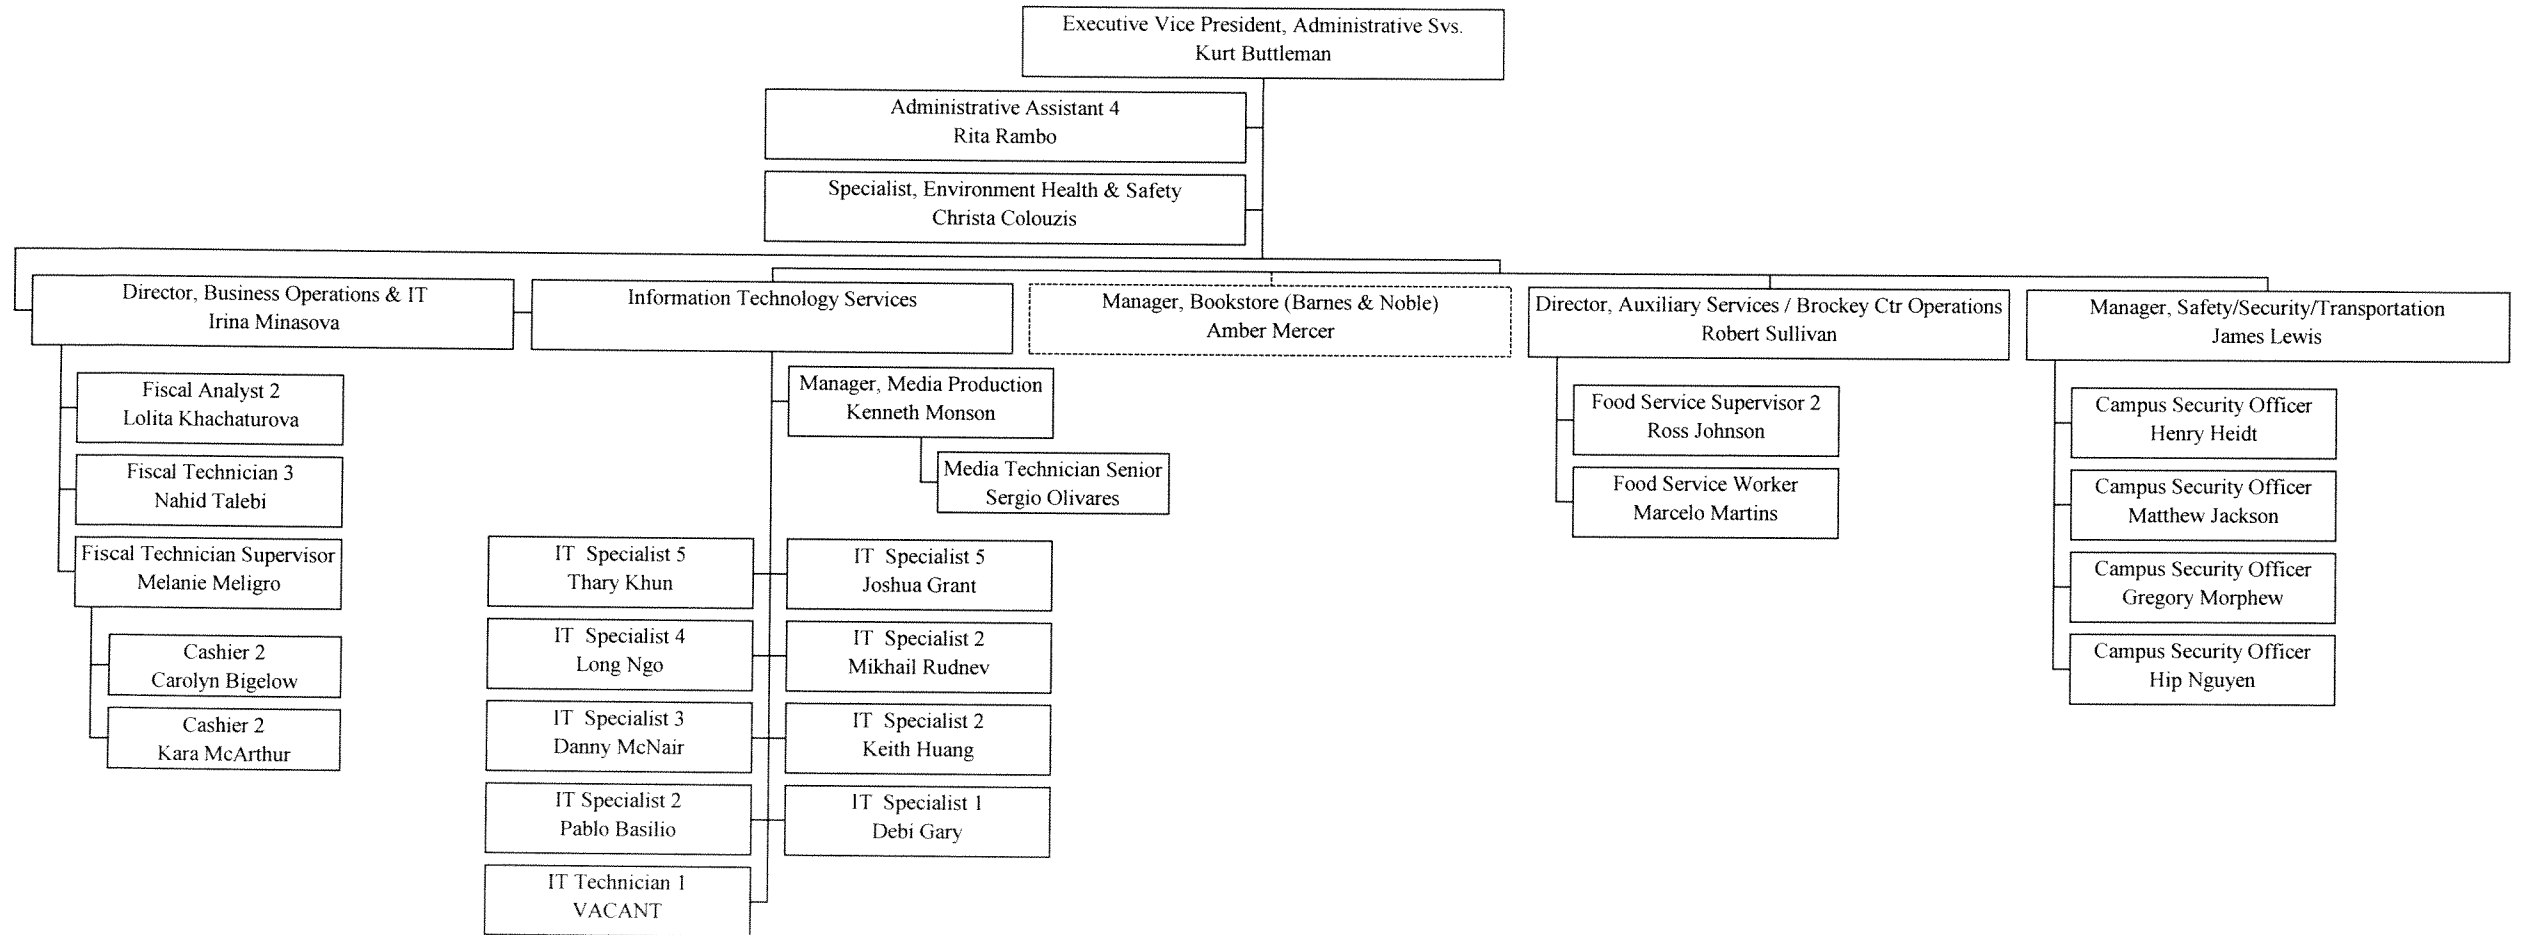

SOUTH SEATTLE COMMUNITY COLLEGE
President
Gary Oertli

STUDENT SERVICES

11/15/11

Technical Education Instructional Programs

Technical Education Instructional Programs

ADMINISTRATIVE SERVICES - FACILITIES OPERATIONS

API / FOUNDATION / INTERNATIONAL PROGRAMS / PROGRAM SERVICES / PUBLIC INFORMATION