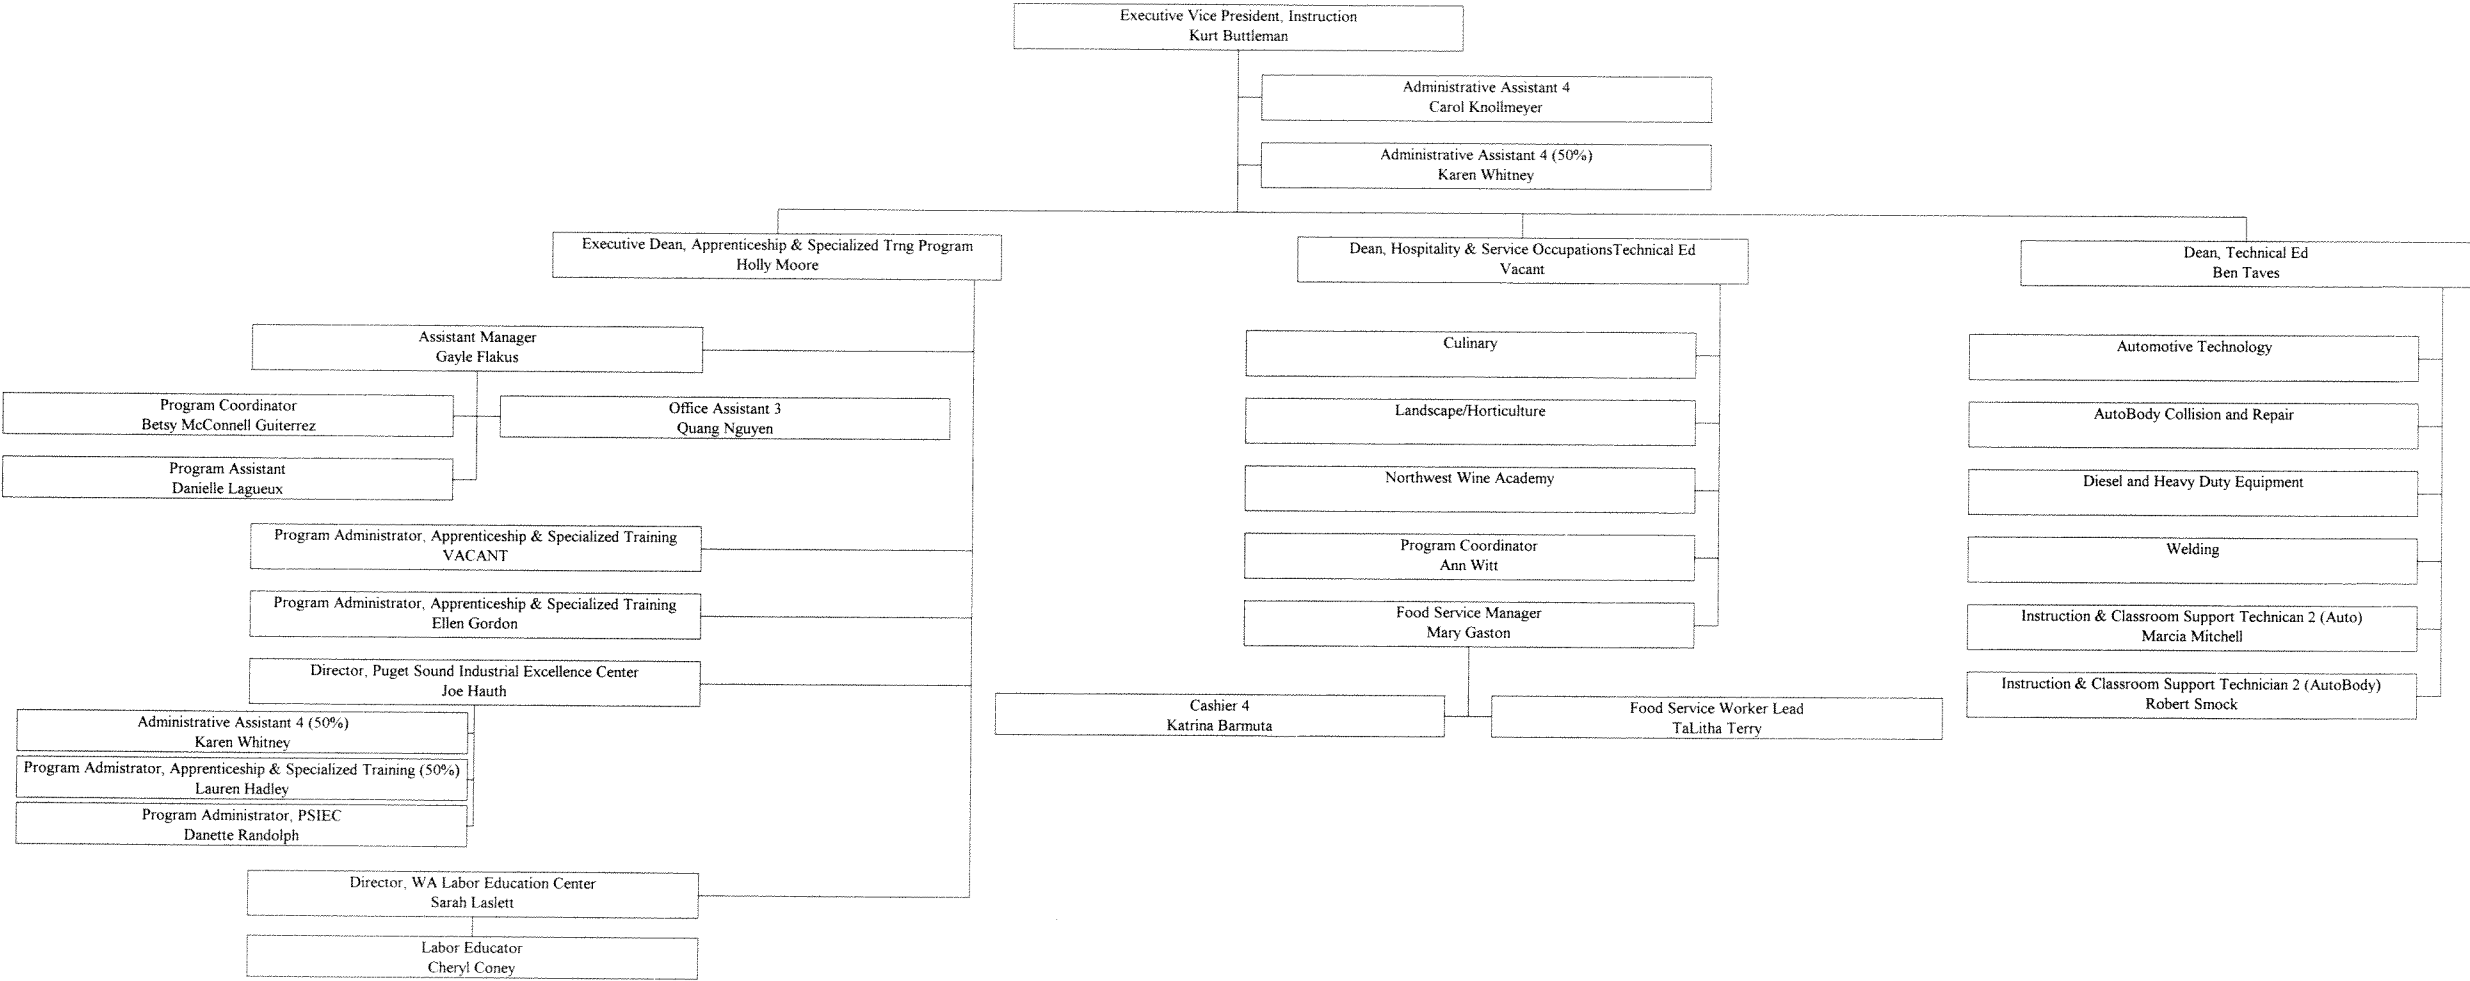

SOUTH SEATTLE COMMUNITY COLLEGE
President
Gary Oertli

STUDENT SERVICES

11/15/11

Technical Education Instructional Programs

Technical Education Instructional Programs

ADMINISTRATIVE SERVICES - FACILITIES OPERATIONS

API / FOUNDATION / INTERNATIONAL PROGRAMS / PROGRAM SERVICES / PUBLIC INFORMATION