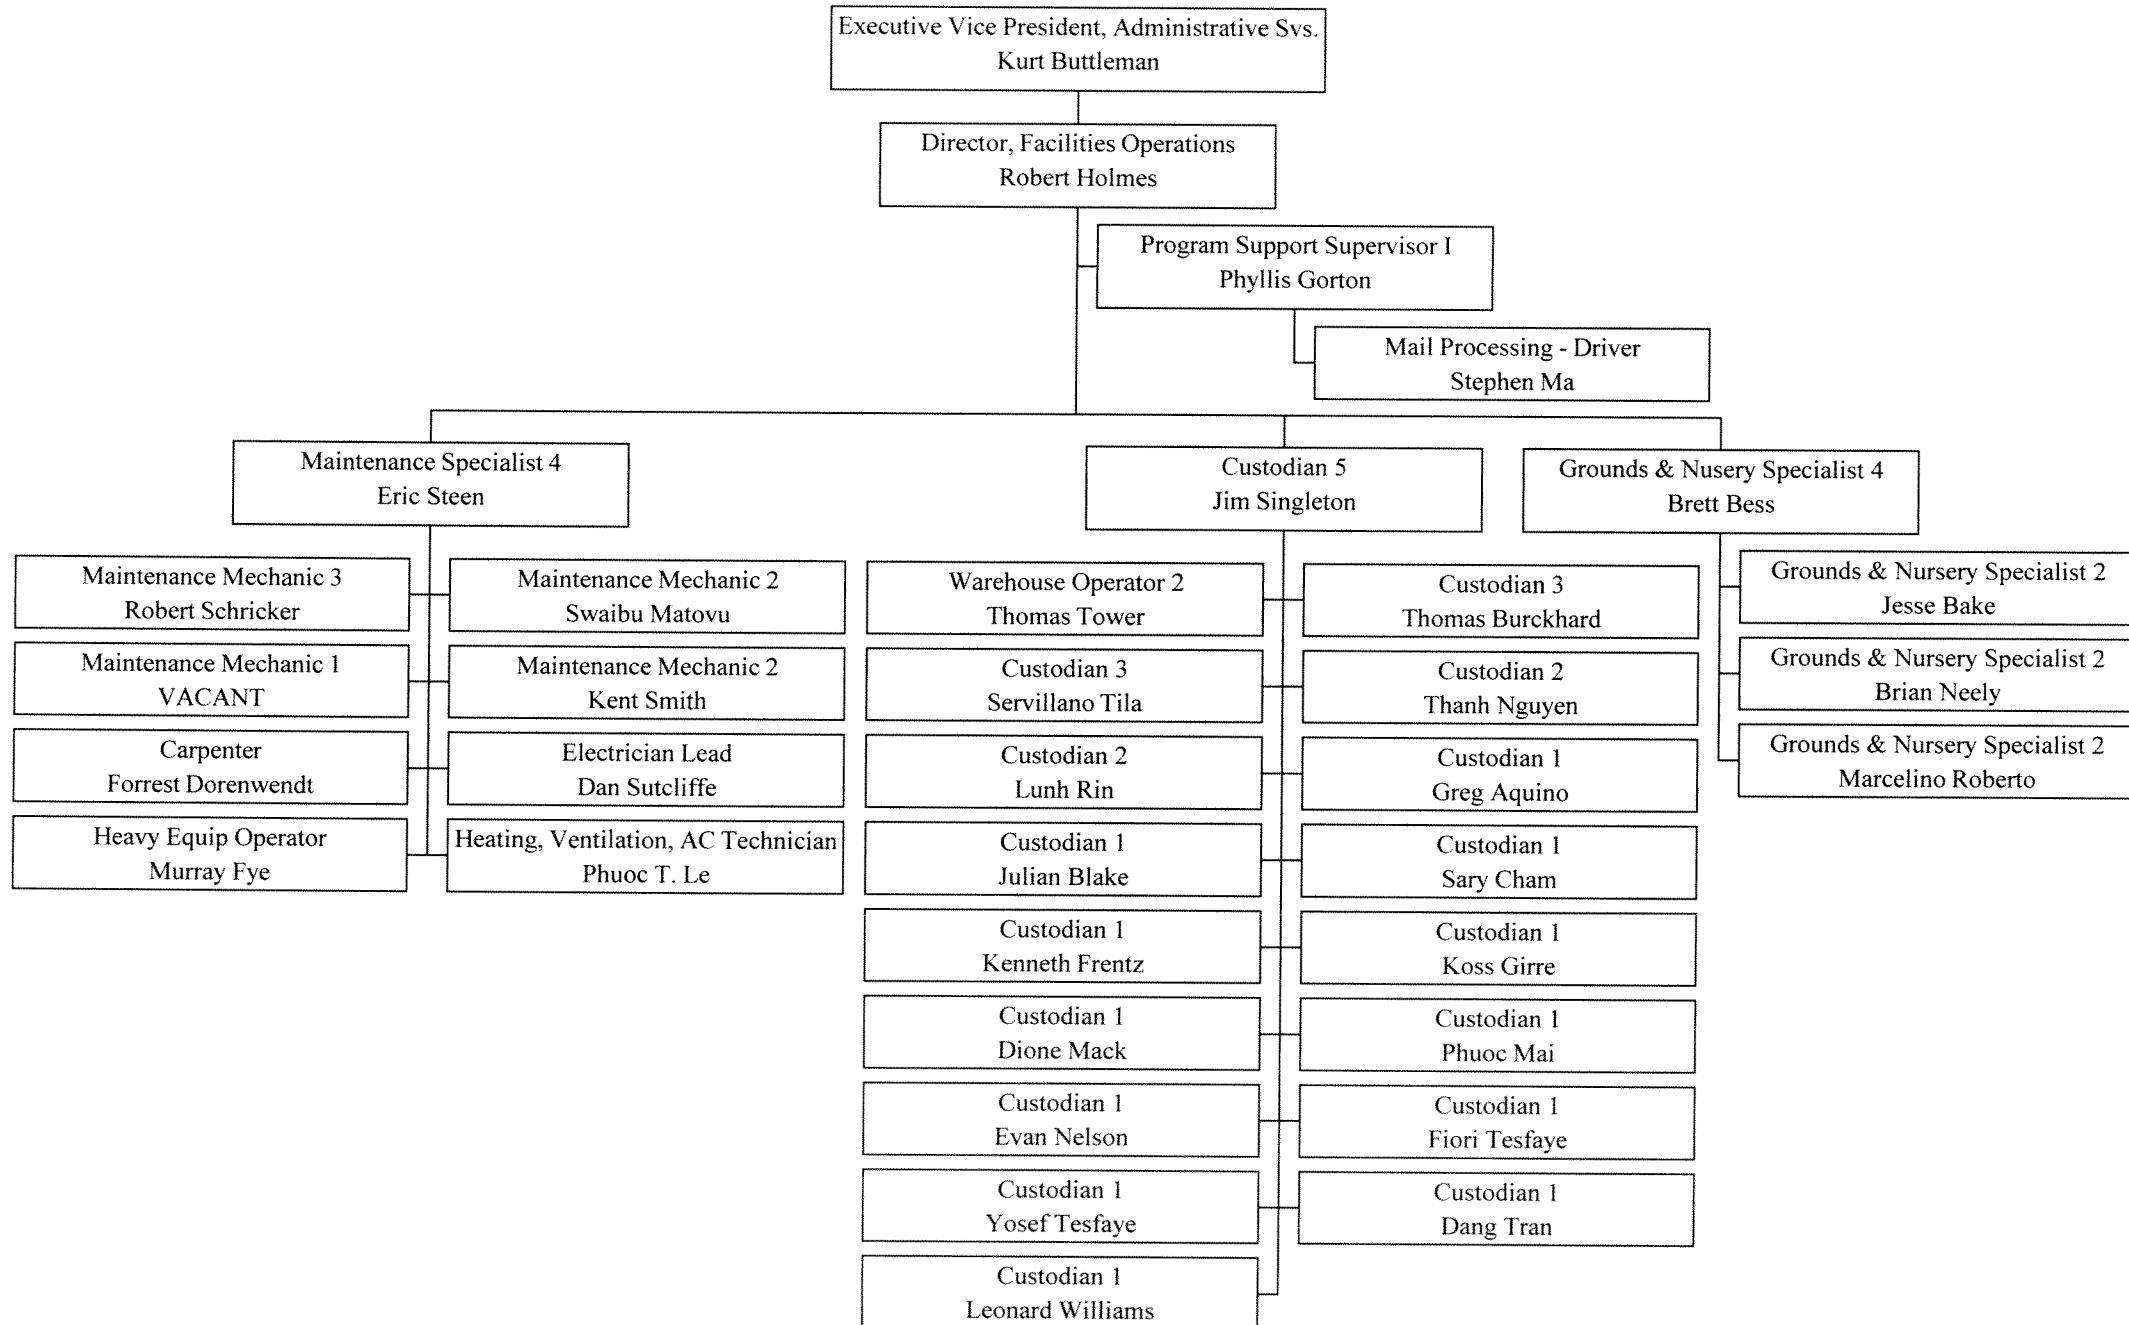

SOUTH SEATTLE COMMUNITY COLLEGE
President
Gary Oertli

STUDENT SERVICES

11/15/11

Technical Education Instructional Programs

Technical Education Instructional Programs

ADMINISTRATIVE SERVICES - FACILITIES OPERATIONS

API / FOUNDATION / INTERNATIONAL PROGRAMS / PROGRAM SERVICES / PUBLIC INFORMATION