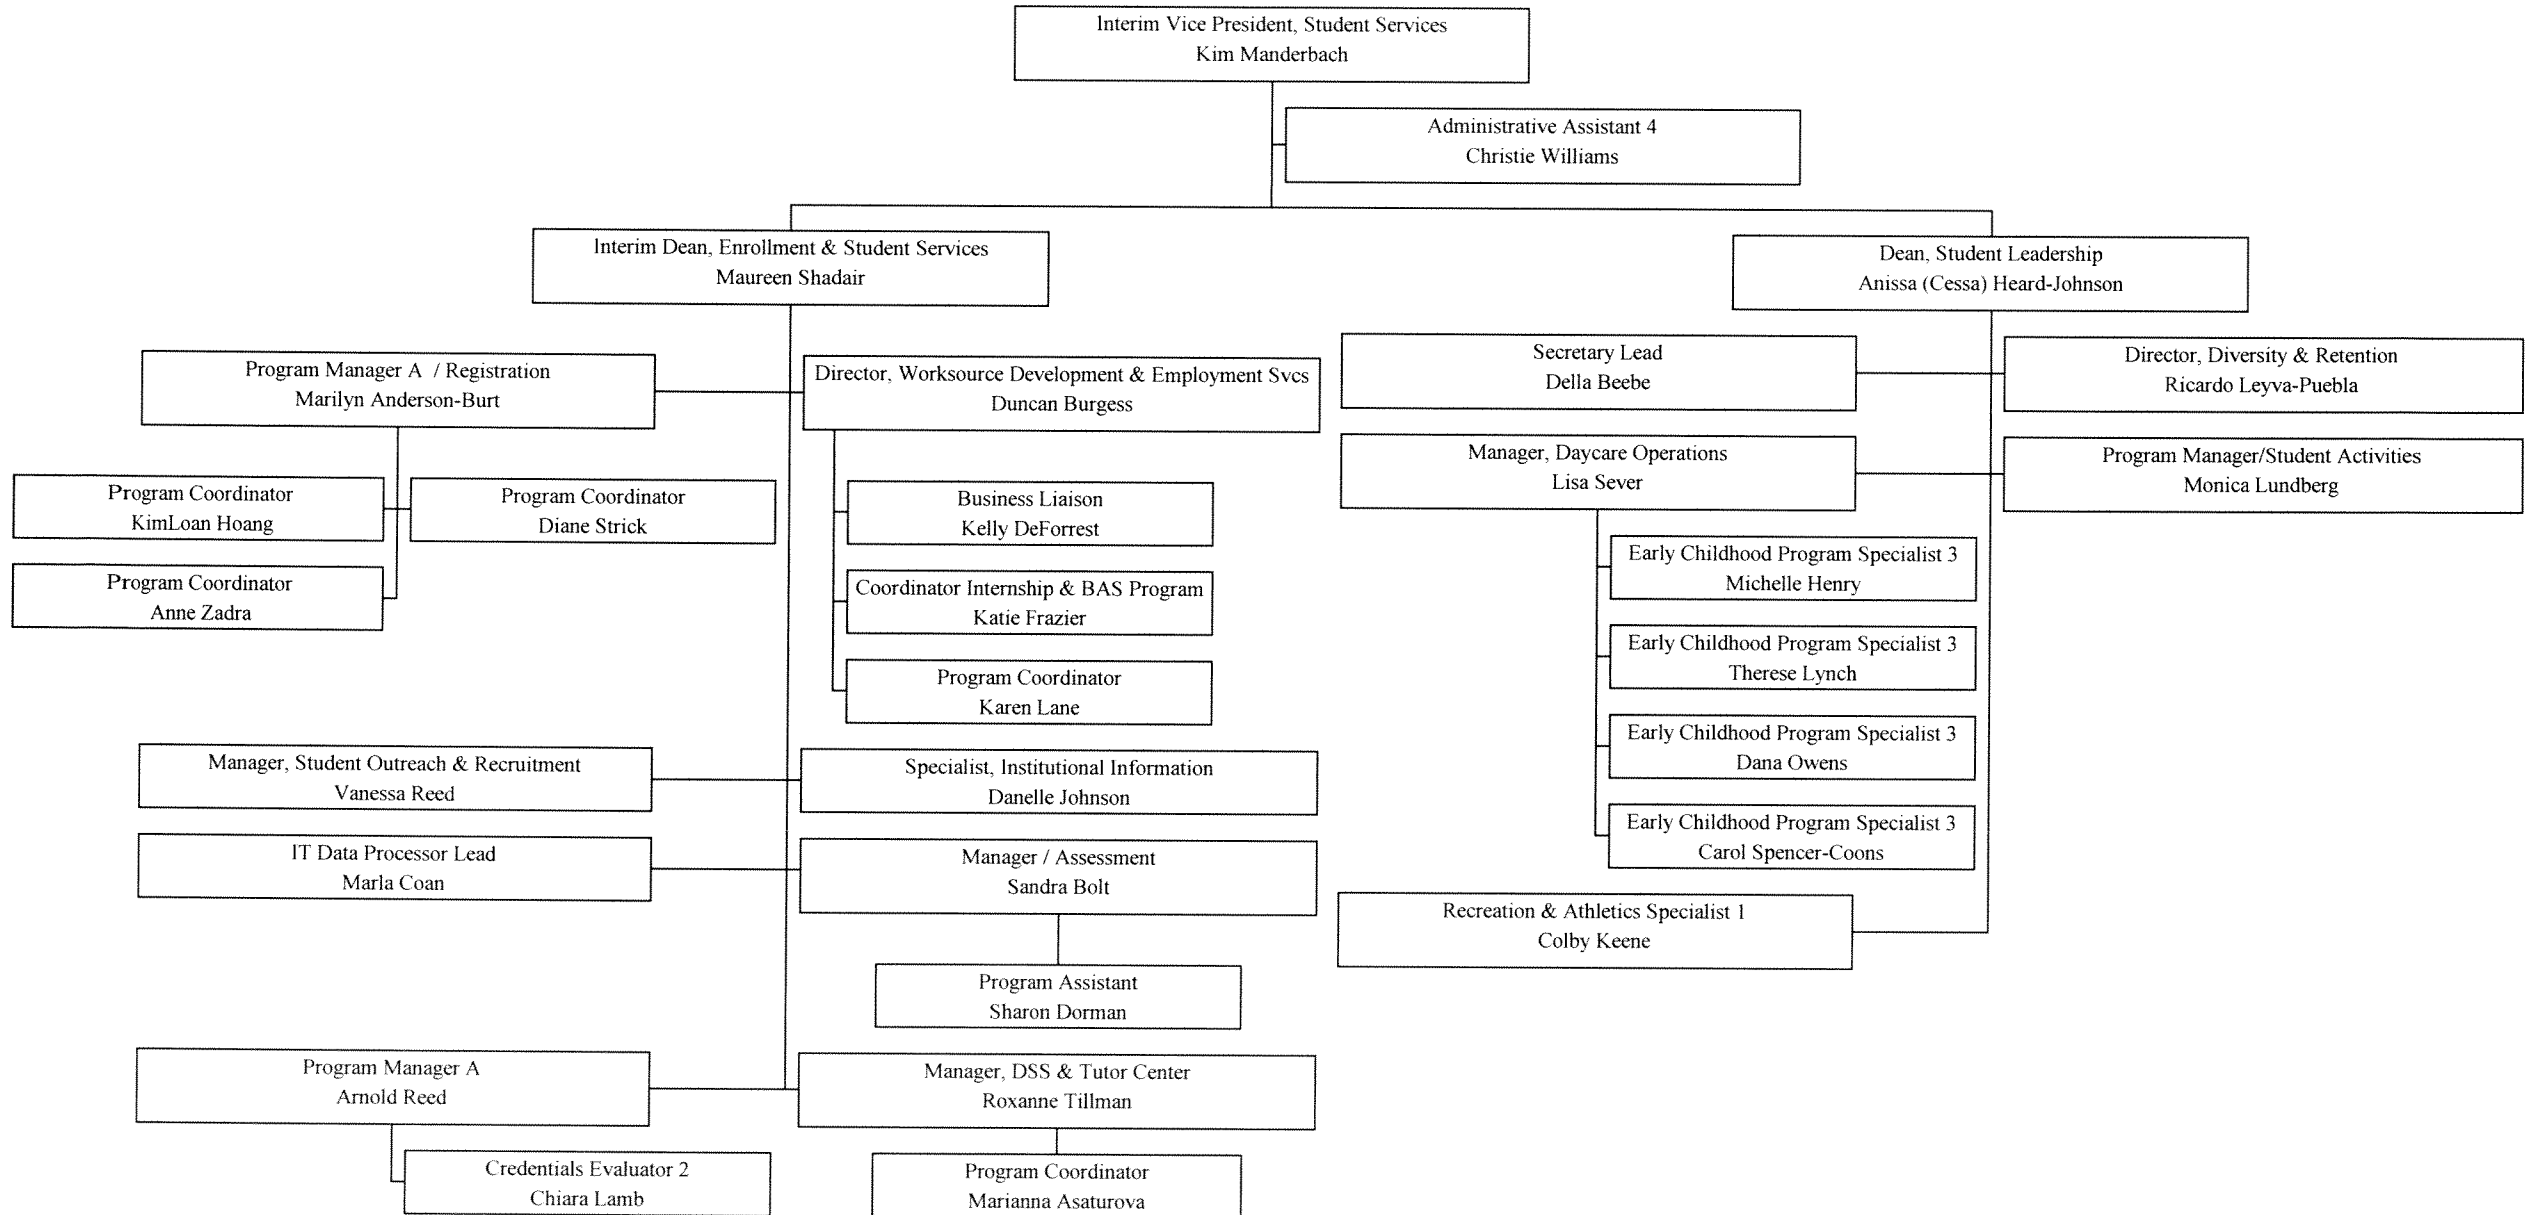

SOUTH SEATTLE COMMUNITY COLLEGE
President
Gary Oertli

STUDENT SERVICES

11/15/11

Technical Education Instructional Programs

Technical Education Instructional Programs

ADMINISTRATIVE SERVICES - FACILITIES OPERATIONS

API / FOUNDATION / INTERNATIONAL PROGRAMS / PROGRAM SERVICES / PUBLIC INFORMATION