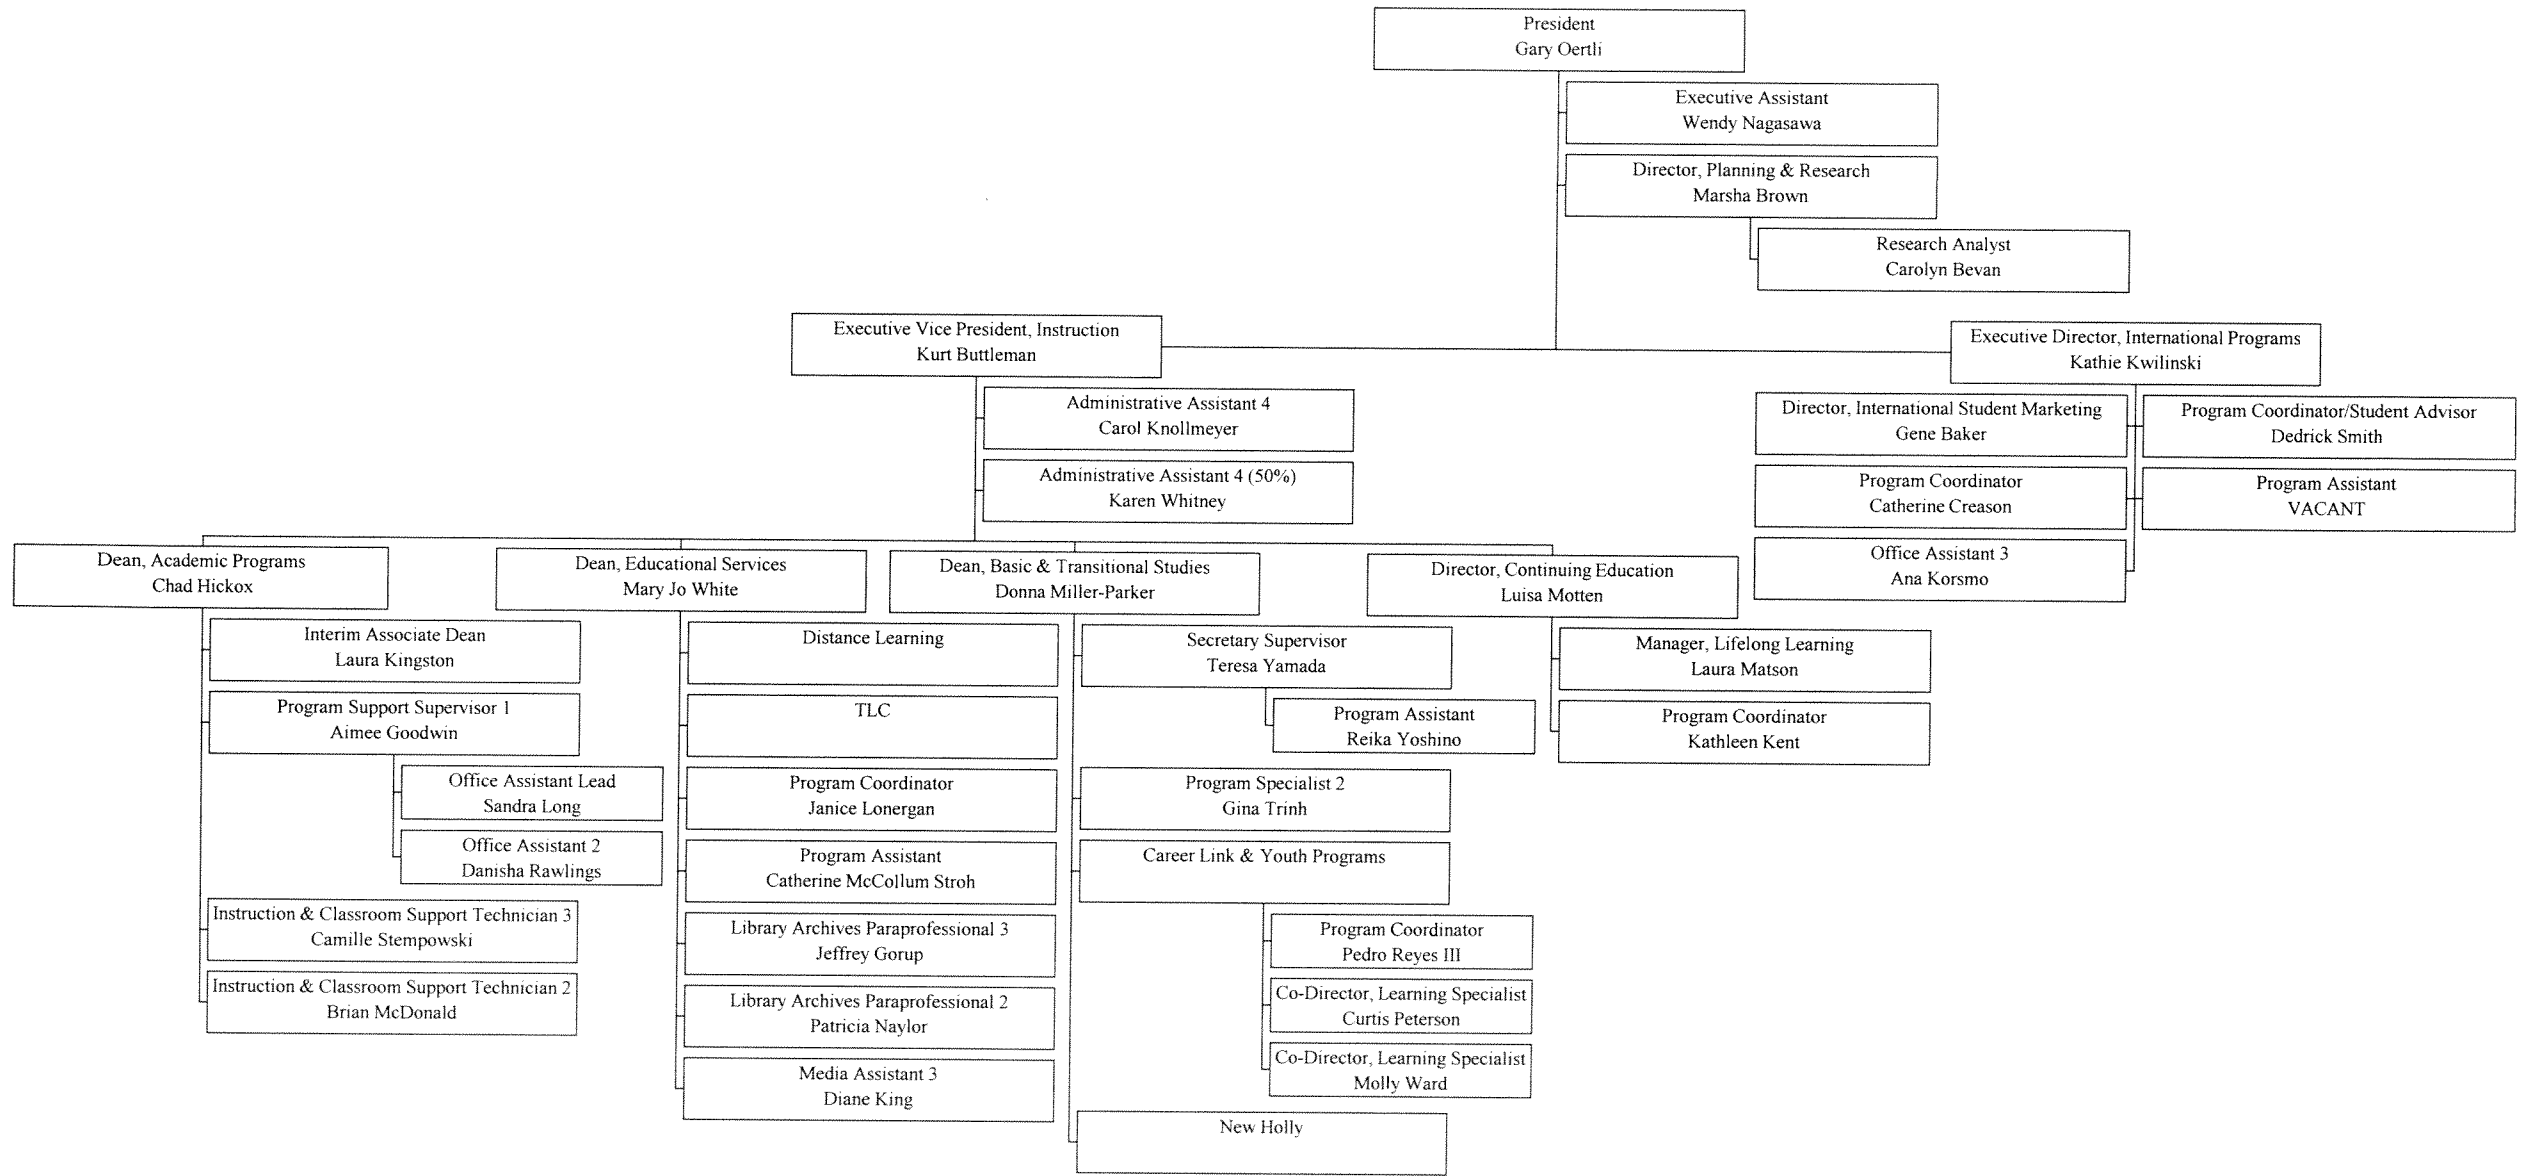

SOUTH SEATTLE COMMUNITY COLLEGE
President
Gary Oertli

STUDENT SERVICES

11/15/11

Technical Education Instructional Programs

Technical Education Instructional Programs

ADMINISTRATIVE SERVICES - FACILITIES OPERATIONS

API / FOUNDATION / INTERNATIONAL PROGRAMS / PROGRAM SERVICES / PUBLIC INFORMATION